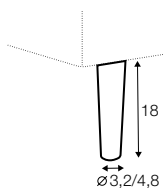

set 2

element 178 left / or right + chaiselongue right / or left

example with ravioli deco cushions

4 seater divided

cushions 55x55, 45x45, 65x35

extra dimensions

depth of seat

accessories

ravioli deco
cushion
55x55

ravioli deco
cushion
45x45

ravioli deco
cushion
65x35

legs

no. 177
metal chrome,
painted black

no. 141
wood