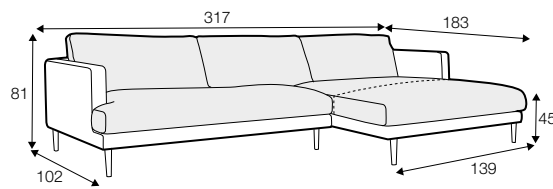

standard

lux

COVERS

loose with
velcro

3 seater divided

4 seater divided

set 1

element 138 left / or right + chaiselongue right / or left

set 2

element 178 left / or right + chaiselongue right / or left

example with ravioli deco cushions

4 seater divided

cushions 55x55, 45x45, 65x35

extra dimensions

depth of seat

accessories