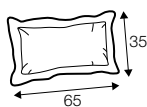

ravioli deco
cushion
65x35