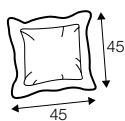

ravioli deco
cushion
45x45